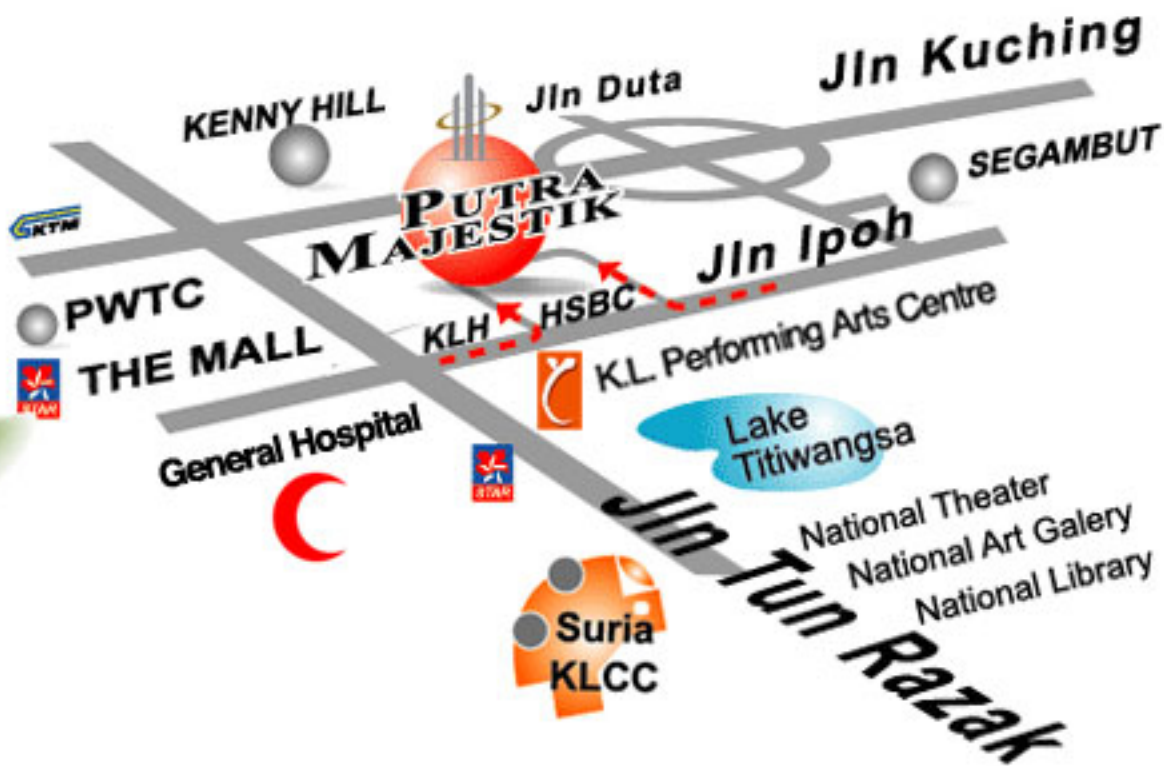

Duta Hotel & Residence Sdn. Bhd.  
B16-06, 16th Floor, Block B, Putra Majestik  
No 2A, Jalan Kasipillay, (Off 2½ miles Jalan Ipoh)  
51200 Kuala Lumpur  
Tel: +603-40505088, Fax: +603-40430566

GOLDEN TRIANGLE

**Close to: Family Parks - Recreation - Theatres - Arts & Culture - Entertainment - Restaurants  
Shopping - Schools - Transportation - Clinics - Hospitals - Public Amenities**